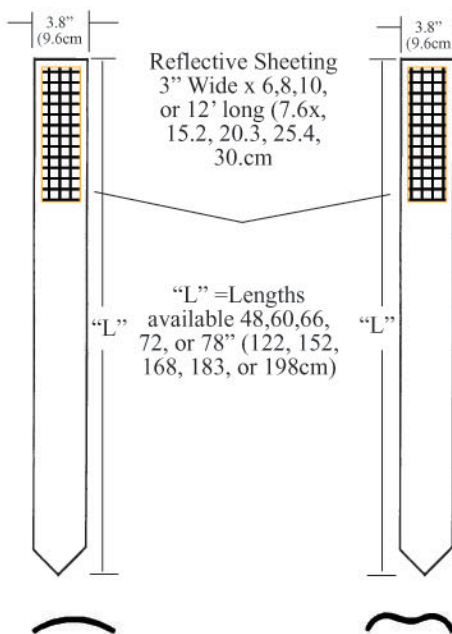

## Available Options for Flexi-Guide® 400/500 Series

Flexible Roadside Delineator Posts

### FG Highway Delineator Posts

Reflective Sheeting  
 3" Wide x 6,8,10,  
 or 12' long (7.6x,  
 15.2, 20.3, 25.4,  
 30.cm)

"L" =Lengths  
 available 48,60,66,  
 72, or 78" (122, 152,  
 168, 183, or 198cm)